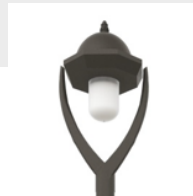

SALUT V2

Outdoor Type
Decorative Lighting Poles

Urban lighting between versatility and high visual comfort. SALUT is the pole top luminaire for urban lighting, featuring a catchy shape and excellent performance, also available with the latest lighting technologies.

Wide range of optics, powers and color temperatures to meet any lighting project need. Featuring an elegant, timeless design, excellent performance and fort he latest lighting designs. Its diffused wide optic provides a homogeneous, pleasant lighting with high visual comfort and no glare.

Characteristics

Aluminum Head
High efficiency LED lighting
Electrostatic powder paint
High quality silicone gasket
Galvanized metal anchorage
Aluminium PCB
LED with Life Span > 100.000 Hours
CCT tolerance within a 3 step MacAdams ellipse
Corrosion Protection
5 Years Warranty
Marine Coating (Optional)
ENEC Certified Driver

Key Advantages

- Aluminium Body
- Smart energy savings
- Delivery of complete assembly
- Corrosion resistance
- BULB or LED Verison
- Decorative Lighting
- Elec Galv or Hot Dip Galvanized Steel Pole

Applications