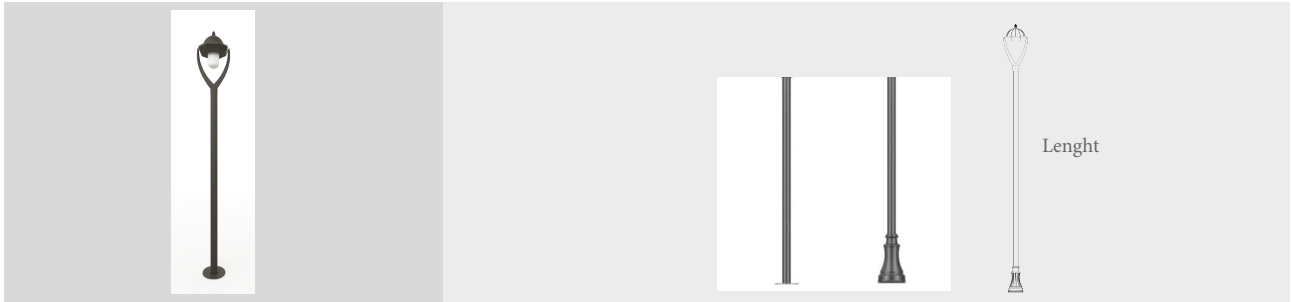

Standard Product

Input	100-305V / AC 50-65Hz
Control	On / Off
Optic	Symmetrical
Light Color	4000K
Body Color	7016 Grey
CRI	>82
Protection	IP66
Impact Resistance	IK09
Protection class IEC	Class I
Power factor (min.)	0,092
Weight	- kg
Ambient Temperature	-30°C / +60°C

Available Options

Input	24V / DC
Control	RGB, DALI, DIM, DMX
Optic	8°, 15°, 30°, 50°, 60°, 70°, 90°, 120°, Asymmetrical
Light Color	2200K, 2700K, 3000K, 5000K, 6500K
Body Color	Optional RAL colors
CRI	>90
Protection	IP67
Warranty	7-10 Years

Light Colors

Body Colors Options

Light Effect

Optional Accessories

Ordering Details

Product Code	Power	Light Color	Dimensions	Lumen
SALUT.25.2500.AC.N.4.SYM.7016	25W	4000K	2500	3300
SALUT.30.2500.AC.N.4.SYM.7016	30W	4000K	2500	3960
SALUT.30.4000.AC.N.4.SYM.7016	30W	4000K	4000	3960
SALUT.40.4000.AC.N.4.SYM.7016	40W	4000K	4000	5280
SALUT.60.4000.AC.N.4.SYM.7016	60W	4000K	4000	7920
SALUT.35.5000.AC.N.4.SYM.7016	35W	4000K	5000	3960
SALUT.40.5000.AC.N.4.SYM.7016	40W	4000K	5000	5280
SALUT.50.5000.AC.N.4.SYM.7016	50W	4000K	5000	6600
SALUT.60.5000.AC.N.4.SYM.7016	60W	4000K	5000	7920
SALUT.40.6000.AC.N.4.SYM.7016	40W	4000K	6000	5280
SALUT.50.6000.AC.N.4.SYM.7016	50W	4000K	6000	6600
SALUT.60.6000.AC.N.4.SYM.7016	60W	4000K	6000	7920
SALUT.80.6000.AC.N.4.SYM.7016	80W	4000K	6000	10560
SALUT.100.6000.AC.N.4.SYM.7016	100W	4000K	6000	13200
SALUT.60.8000.AC.N.4.SYM.7016	60W	4000K	8000	7920
SALUT.80.8000.AC.N.4.SYM.7016	80W	4000K	8000	10560
SALUT.90.8000.AC.N.4.SYM.7016	90W	4000K	8000	11880
SALUT.100.8000.AC.N.4.SYM.7016	100W	4000K	8000	13200

*Lenght is included Head Dimensions.
*Standard or Decorative Base Options.
**Possibility of production in different lengths and powers

Product Coding

Product Name	Product Power	Input	Control System	Color Temperature	Light Beam	Body Color
XX XX	XX	AC DC	push/off 1-3 DV PUSH TRAC DALI	3K 4K 6.5K	XX	XX
XX XX	AC DC	N V P T D	3 4 6	XX XX