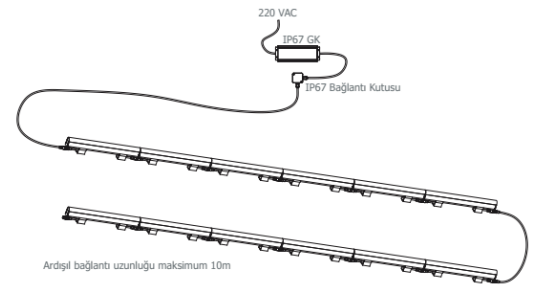

TECHNICAL DRAWINGS