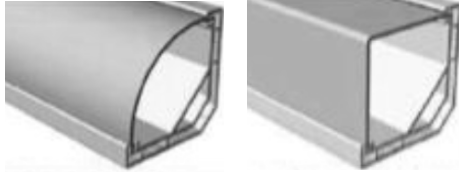

LED Linear Strip

Wall mounted ledbar fixture
Aluminum extruded body

UV protected High homogenous light diffusion
with high-quality diffuser

Aluminum mounting brackets

Production in different lengths

Daisy-chain connection,

up to 15 meters

IP67 I/O Connectors

ENEC Standarts

IP20 or IP65, IP67 Options

D1

D2