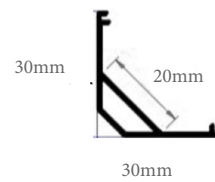

TECHNICAL DRAWINGS

PROFILE