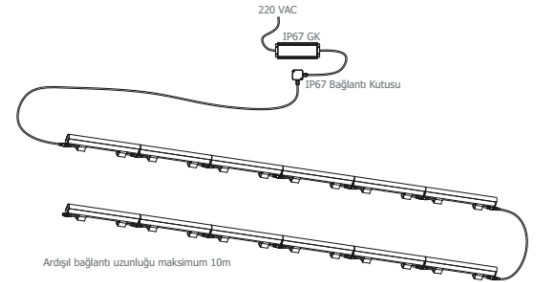

LED Linear Strip  
Wall mounted ledbar fixture  
Aluminum extruded body  
UV protected High homogenous light diffusion  
with high-quality diffuser  
Aluminum mounting brackets  
Production in different lengths  
Daisy-chain connection,  
up to 15 meters  
IP67 I/O Connectors  
ENEC Standarts  
IP20 or IP65, IP67 Options

PRODUCT CODE	W/M	Lenght	LUMEN
SATINLINECORV2.7.1000.4.D2	7W/m	1000mm	910Lm
SATINLINECORV2.9.1000.4.D2	9.6W/m	1000mm	1248m
SATINLINECORV2.14.1000.4.D2	14W/m	1000mm	1820Lm

## Optional Accessories

IP CONNECTOR

Socket

\* For different options, please contact our team.

## TECHNICAL DRAWINGS