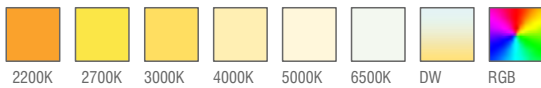

Light Colors