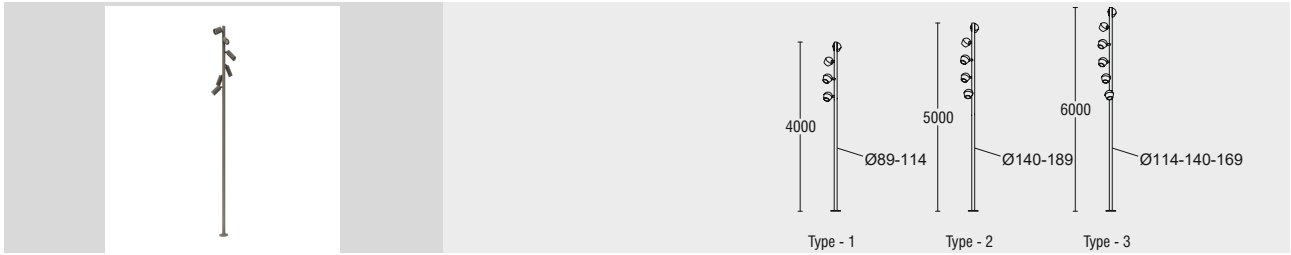

Key Advantages

- Aluminium Body
- Smart energy savings
- Delivery of complete assembly
- Corrosion resistance
- Adjustable Heads
- Multiple Heads

Applications

STEELO

Standard Product

Input	100-305V / AC 50-65Hz
Control	On / Off
Optic	Symmetrical
Light Color	4000K
Body Color	7016 Grey
CRI	>82
Protection	IP66
Impact Resistance	IK09
Protection class IEC	Class I
Power factor (min.)	0,092
Weight	- kg
Ambient Temperature	-30°C / +60°C