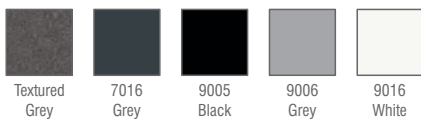

Body Colors Options