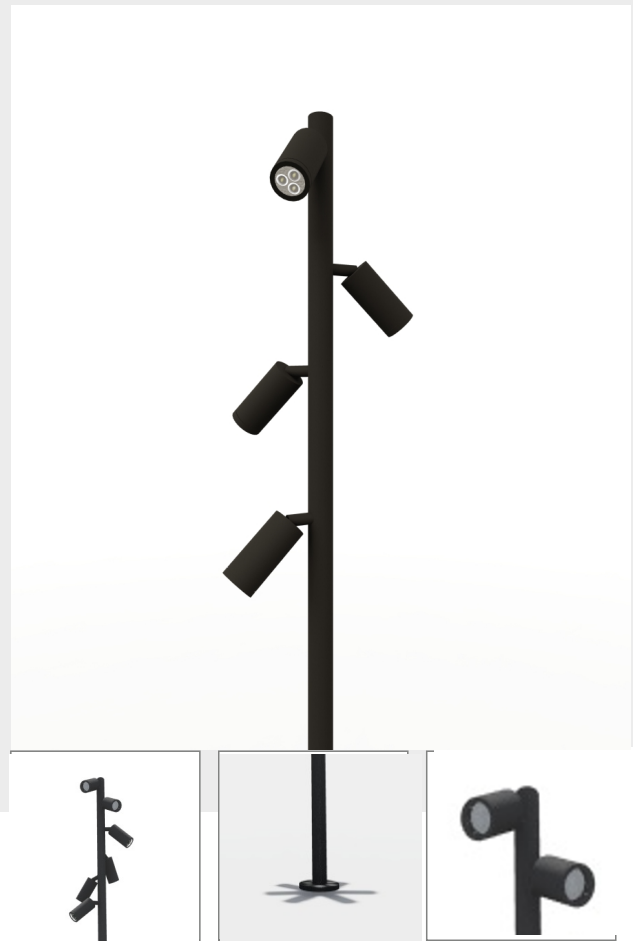

STEELO_{OU}

Outdoor Type Decorative
Lighting Poles

Solidity and resistance combined to an elegant design with straight lines give life to this innovative luminaire for urban and public lighting. STEELO is provided with a diffused and adjustable optic that guarantees a homogeneous and comfortable lighting while producing a well-directed beam, which is perfect for street lighting, without producing light pollution.

It is available for pole installation in different module numbers. Light, multifunction and design - three elements that we have brought together in a unique lighting system. With these three criteria: light, multifunction and design creates a high quality of life and stay there, and a pleasant atmosphere.

Characteristics

Aluminium body
High efficiency LED lighting
Electrostatic powder paint
High quality silicone gasket
Galvanized metal anchorage
Aluminium PCB
LED with Life Span > 100.000 Hours
CCT tolerance within a 3 step MacAdams ellipse
Corrosion Protection
5 Years Warranty
Marine Coating (Optional)
ENEC Certified Driver

Key Advantages

- Aluminium Body
- Smart energy savings
- Delivery of complete assembly
- Corrosion resistance
- Adjustable Heads
- Multiple Heads

Applications

STEELO

Standard Product

Input	100-305V / AC 50-65Hz
Control	On / Off
Optic	Symmetrical
Light Color	4000K
Body Color	7016 Grey
CRI	>82
Protection	IP66
Impact Resistance	IK09
Protection class IEC	Class I
Power factor (min.)	0,092
Weight	- kg
Ambient Temperature	-30°C / +60°C