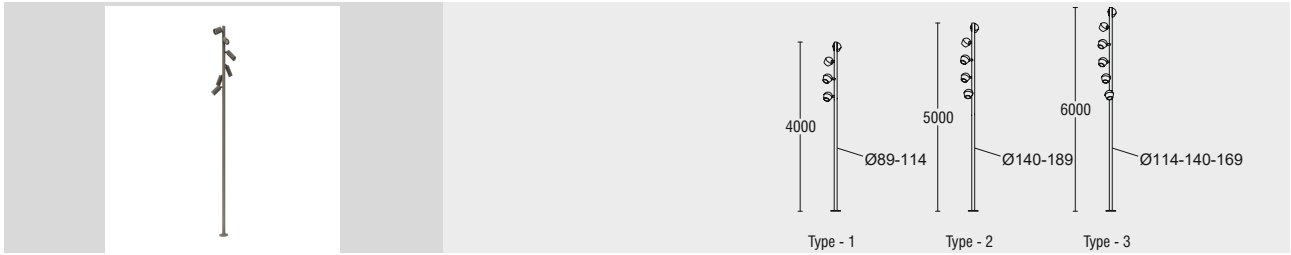

Applications

STEELO V2

Standard Product

Input	100-305V / AC 50-65Hz
Control	On / Off
Optic	Symmetrical
Light Color	4000K
Body Color	7016 Grey
CRI	>82
Protection	IP67
Impact Resistance	IK09
Protection class IEC	Class I
Power factor (min.)	0,092
Weight	- kg
Ambient Temperature	-30°C / +60°C