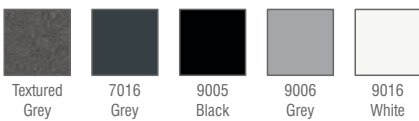

Applications

STEELO V2

Standard Product

Input	100-305V / AC 50-65Hz
Control	On / Off
Optic	Symmetrical
Light Color	4000K
Body Color	7016 Grey
CRI	>82
Protection	IP67
Impact Resistance	IK09
Protection class IEC	Class I
Power factor (min.)	0,092
Weight	- kg
Ambient Temperature	-30°C / +60°C

Light Colors

Body Colors Options

Light Effect

Optional Accessories

IP67
Junction
Box

Available Options

* Possibility of production in different lengths and sections.

Input	24V / DC
Control	RGB, DALI, DIM, DMX
Optic	8°, 15°, 30°, 50°, 60°, 70°, 90°, 120°, Asymmetrical
Light Color	2200K, 2700K, 3000K, 5000K, 6500K
Body Color	Optional RAL colors
CRI	>90
Protection	IP67
Warranty	7-10 Years