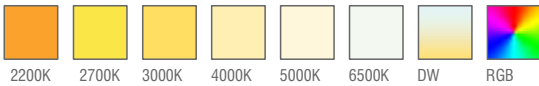

Applications

STEELO V2

Standard Product

Input	100-305V / AC 50-65Hz
Control	On / Off
Optic	Symmetrical
Light Color	4000K
Body Color	7016 Grey
CRI	>82
Protection	IP67
Impact Resistance	IK09
Protection class IEC	Class I
Power factor (min.)	0,092
Weight	- kg
Ambient Temperature	-30°C / +60°C

Light Colors

Body Colors Options

Light Effect

Optional Accessories

IP67
Junction
Box

Available Options

* Possibility of production in different lengths and sections.

Input	24V / DC
Control	RGB, DALI, DIM, DMX
Optic	8°, 15°, 30°, 50°, 60°, 70°, 90°, 120°, Asymmetrical
Light Color	2200K, 2700K, 3000K, 5000K, 6500K
Body Color	Optional RAL colors
CRI	>90
Protection	IP67
Warranty	7-10 Years