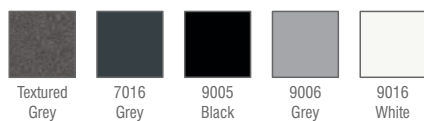

Body Colors Options