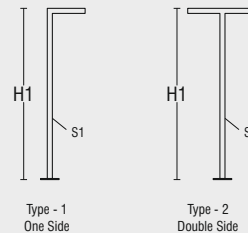

COAST WOOD

* Possibility of production in different lengths and sections.

Standard Product

Input	100-305V / AC 50-65Hz
Control	On / Off
Optic	Symmetrical
Light Color	4000K
Body Color	7016 Grey
CRI	> 82
Protection	IP66
Impact Resistance	IK09
Protection class IEC	Class I
Power factor (min.)	0,092
Weight	- kg
Ambient Temperature	-30°C / +60°C

Available Options

Input	24V / DC
Control	RGB, DALI, DIM, DMX
Optic	8°, 15°, 30°, 50°, 60°, 70°, 90°, 120°, Asymmetrical
Light Color	2200K, 2700K, 3000K, 5000K, 6500K
Body Color	Optional RAL colors
CRI	> 90
Protection	IP67
Warranty	7-10 Years