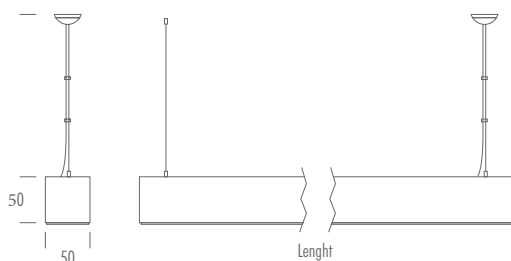

TECHNICAL DRAWINGS

BASIC OPTIONS

- on/off Control (No Dimmable)
- Input Voltage 220-240V/AC, 50-60HZ
- Color Rendering Index > 80
- Light Temperature 4000K
- Light Beam 120°
- Operating Temperature : -20 / 40 °C
- Black Body Color

CUSTOMIZE OPTIONS

Dimmable 1-10V	Dimmable PUSH	Dimmable TRIAC	Dimmable DALI	Input Voltage 24V/DC	Light Temperature 3000K	Light Temperature 6500K	Dynamic White	Color Rendering Index > 90	Optional Body Color	Emergency KIT	Pendant or Surface Type
1-10V	PUSH	TRIAC	DALI	24V DC	3K	6.5K	DYN	CRI > 90	B	E	M

* For different options, please contact our team.