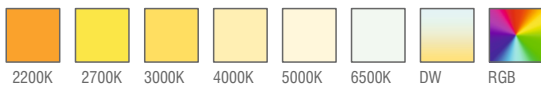

Light Colors

Ordering Details

Product Code	Power	Light Color	Dimension	Lumen
MINI CASUAL L.15.3000.AC.N.4.SYM.7016	15W	4000K	3000	1770
MINI CASUAL L.20.3000.AC.N.4.SYM.7016	20W	4000K	3000	2360
MINI CASUAL L.25.3000.AC.N.4.SYM.7016	25W	4000K	3000	2950
MINI CASUAL L.30.3000.AC.N.4.SYM.7016	30W	4000K	3000	3540
MINI CASUAL L.35.3000.AC.N.4.SYM.7016	35W	4000K	3000	4130
MIN CASUAL L.40.3000.AC.N.4.SYM.7016	40W	4000K	3000	4720
MIN CASUAL L.45.3000.AC.N.4.SYM.7016	45W	4000K	3000	5310